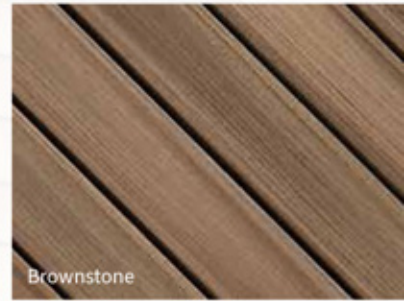

**Available for Special Order in 12 ft. (Mineral only) and 16 ft. (all colors).

Note: Complementary solid fascia colors are Brownstone (Brown), Sandstone (Sand), Flagstone / Mineral (Mineral).

fiberon Concordia™ | PE Decking