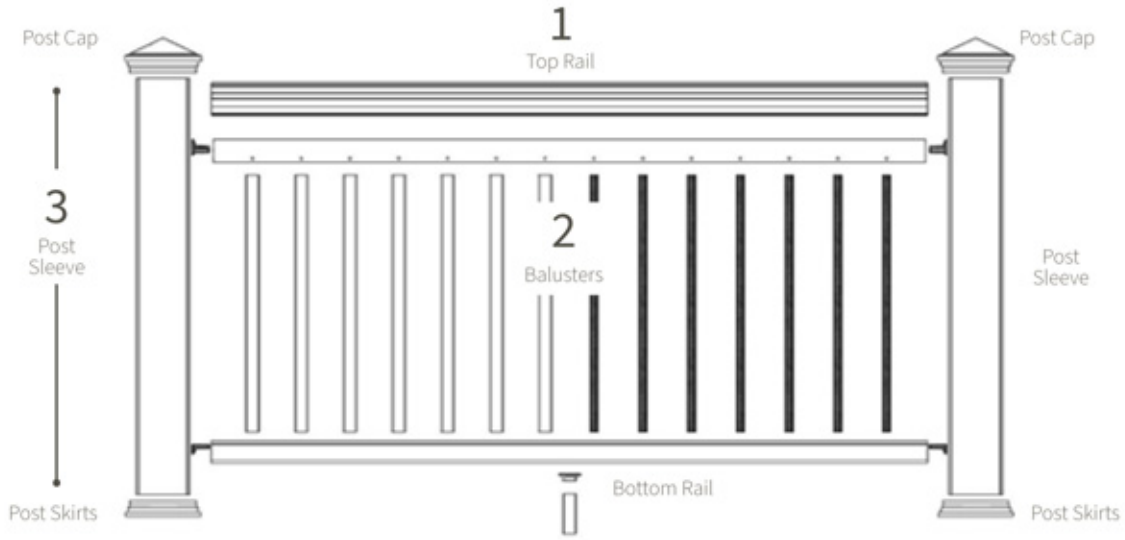

Design your railing.

	Rhythm Railing (Composite)	CountrySide Railing (Composite)	CitySide Railing (Aluminum)
1 Choose your rail style and color.	Tranquil White Simply Brown Serene Black 	Tranquil White Simply Brown Serene Black 	Matte Black
2 Choose your balusters* or infill.	Tranquil White Simply Brown Serene Black Square Hollow Balusters	 Beveled Solid Balusters	Matte Black Square Metal Balusters (Available for CitySide only.)
	Black Metal Round Balusters	Black Metal Round Balusters	

3 Choose your post sleeves, caps and skirts.	Tranquil White Simply Brown Serene Black 5 in. x 5 in. Post Sleeves	Matte Black 2.5 in. x 2.5 in. Post (Available for CitySide only.)**
	  Post Caps	 Post Caps (Available for CitySide only.)
	  Post Skirts	 Post Skirts (Available for CitySide only.)

*Kitted composite baluster color will match railing choice for CountrySide only.

**Four post configurations: end post, line post, corner post and stair post.