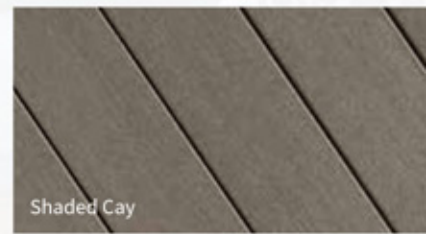

**Available for Special Order in 12 ft.

Note: Matching fascia available in all colors.

Natural Reef

Russet Dune

Sandy Pier

Shaded Cay

Weathered Cliff

Moonlit Cove