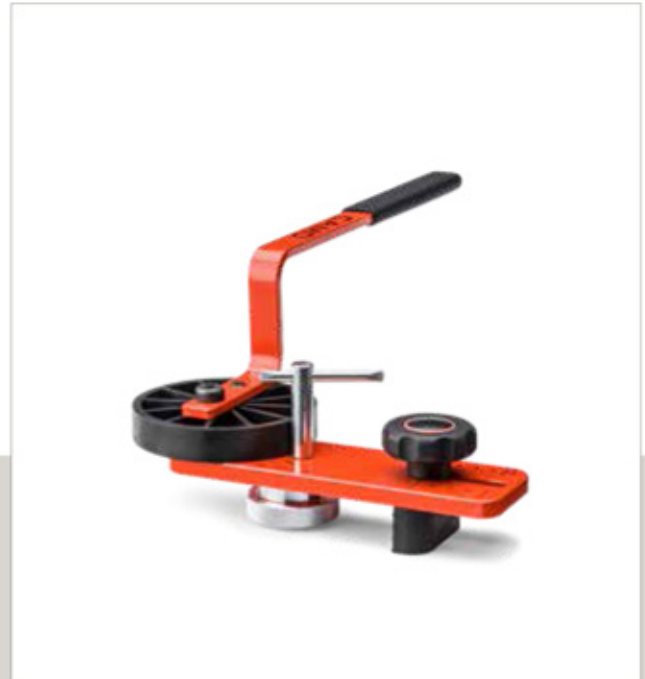

CAMO® DRIVE™

Install decking up to 5X faster with the cordless stand-up deck fastening tool that attaches to your drill.

- Installs Fiberon® EDGE™ and Fiberon EDGEX™ clips.
- Stand-up tool allows you to have a faster installation than other methods that's also easier on your body.
- Tool is easy to use – adjustable handle, quick-change button to swap out included fastening guides, simple to load the bit and attach to your drill.
- Also fastens CAMO collated EDGE Deck Screws and CAMO Collated Face Screws (available through CAMO).