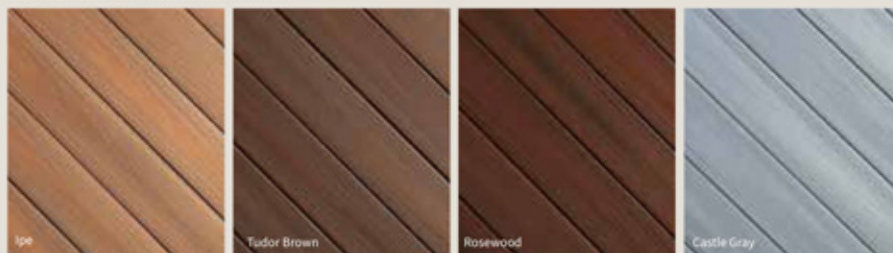

Concordia™ Horizon® Collection