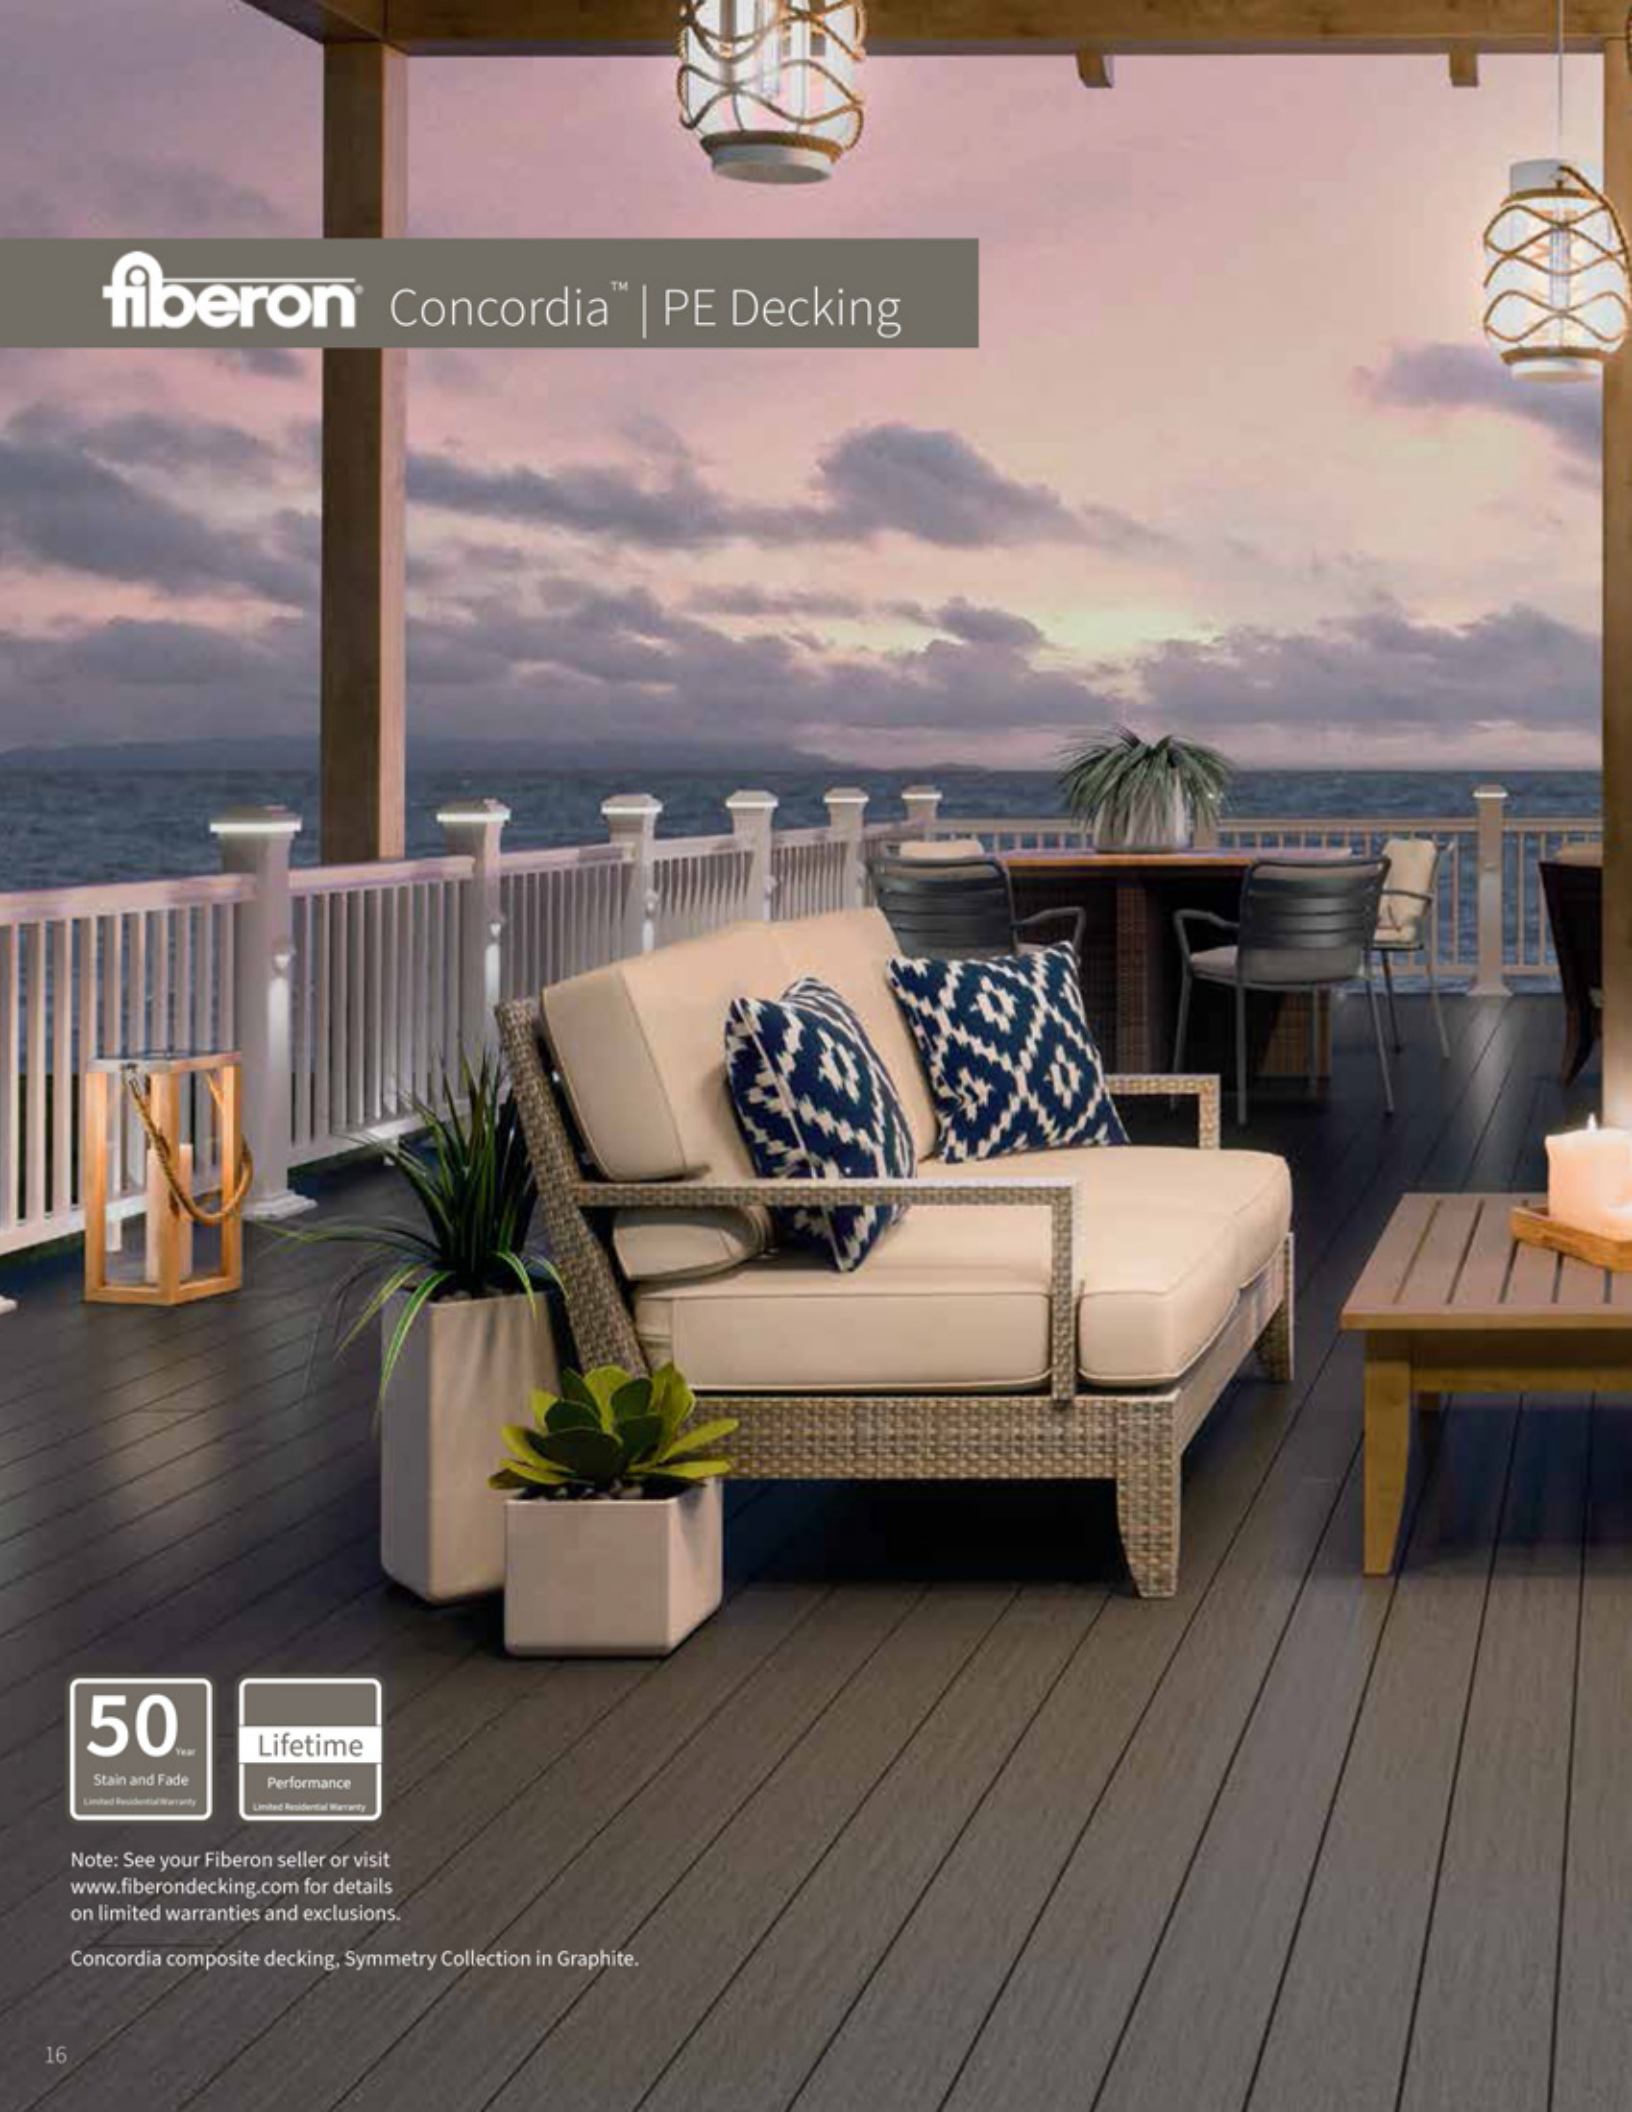

fiberon Concordia™ | PE Decking

50
Year
Stain and Fade
Limited Residential Warranty

Lifetime
Performance
Limited Residential Warranty

Note: See your Fiberon seller or visit www.fiberondecking.com for details on limited warranties and exclusions.

Concordia composite decking, Symmetry Collection in Graphite.