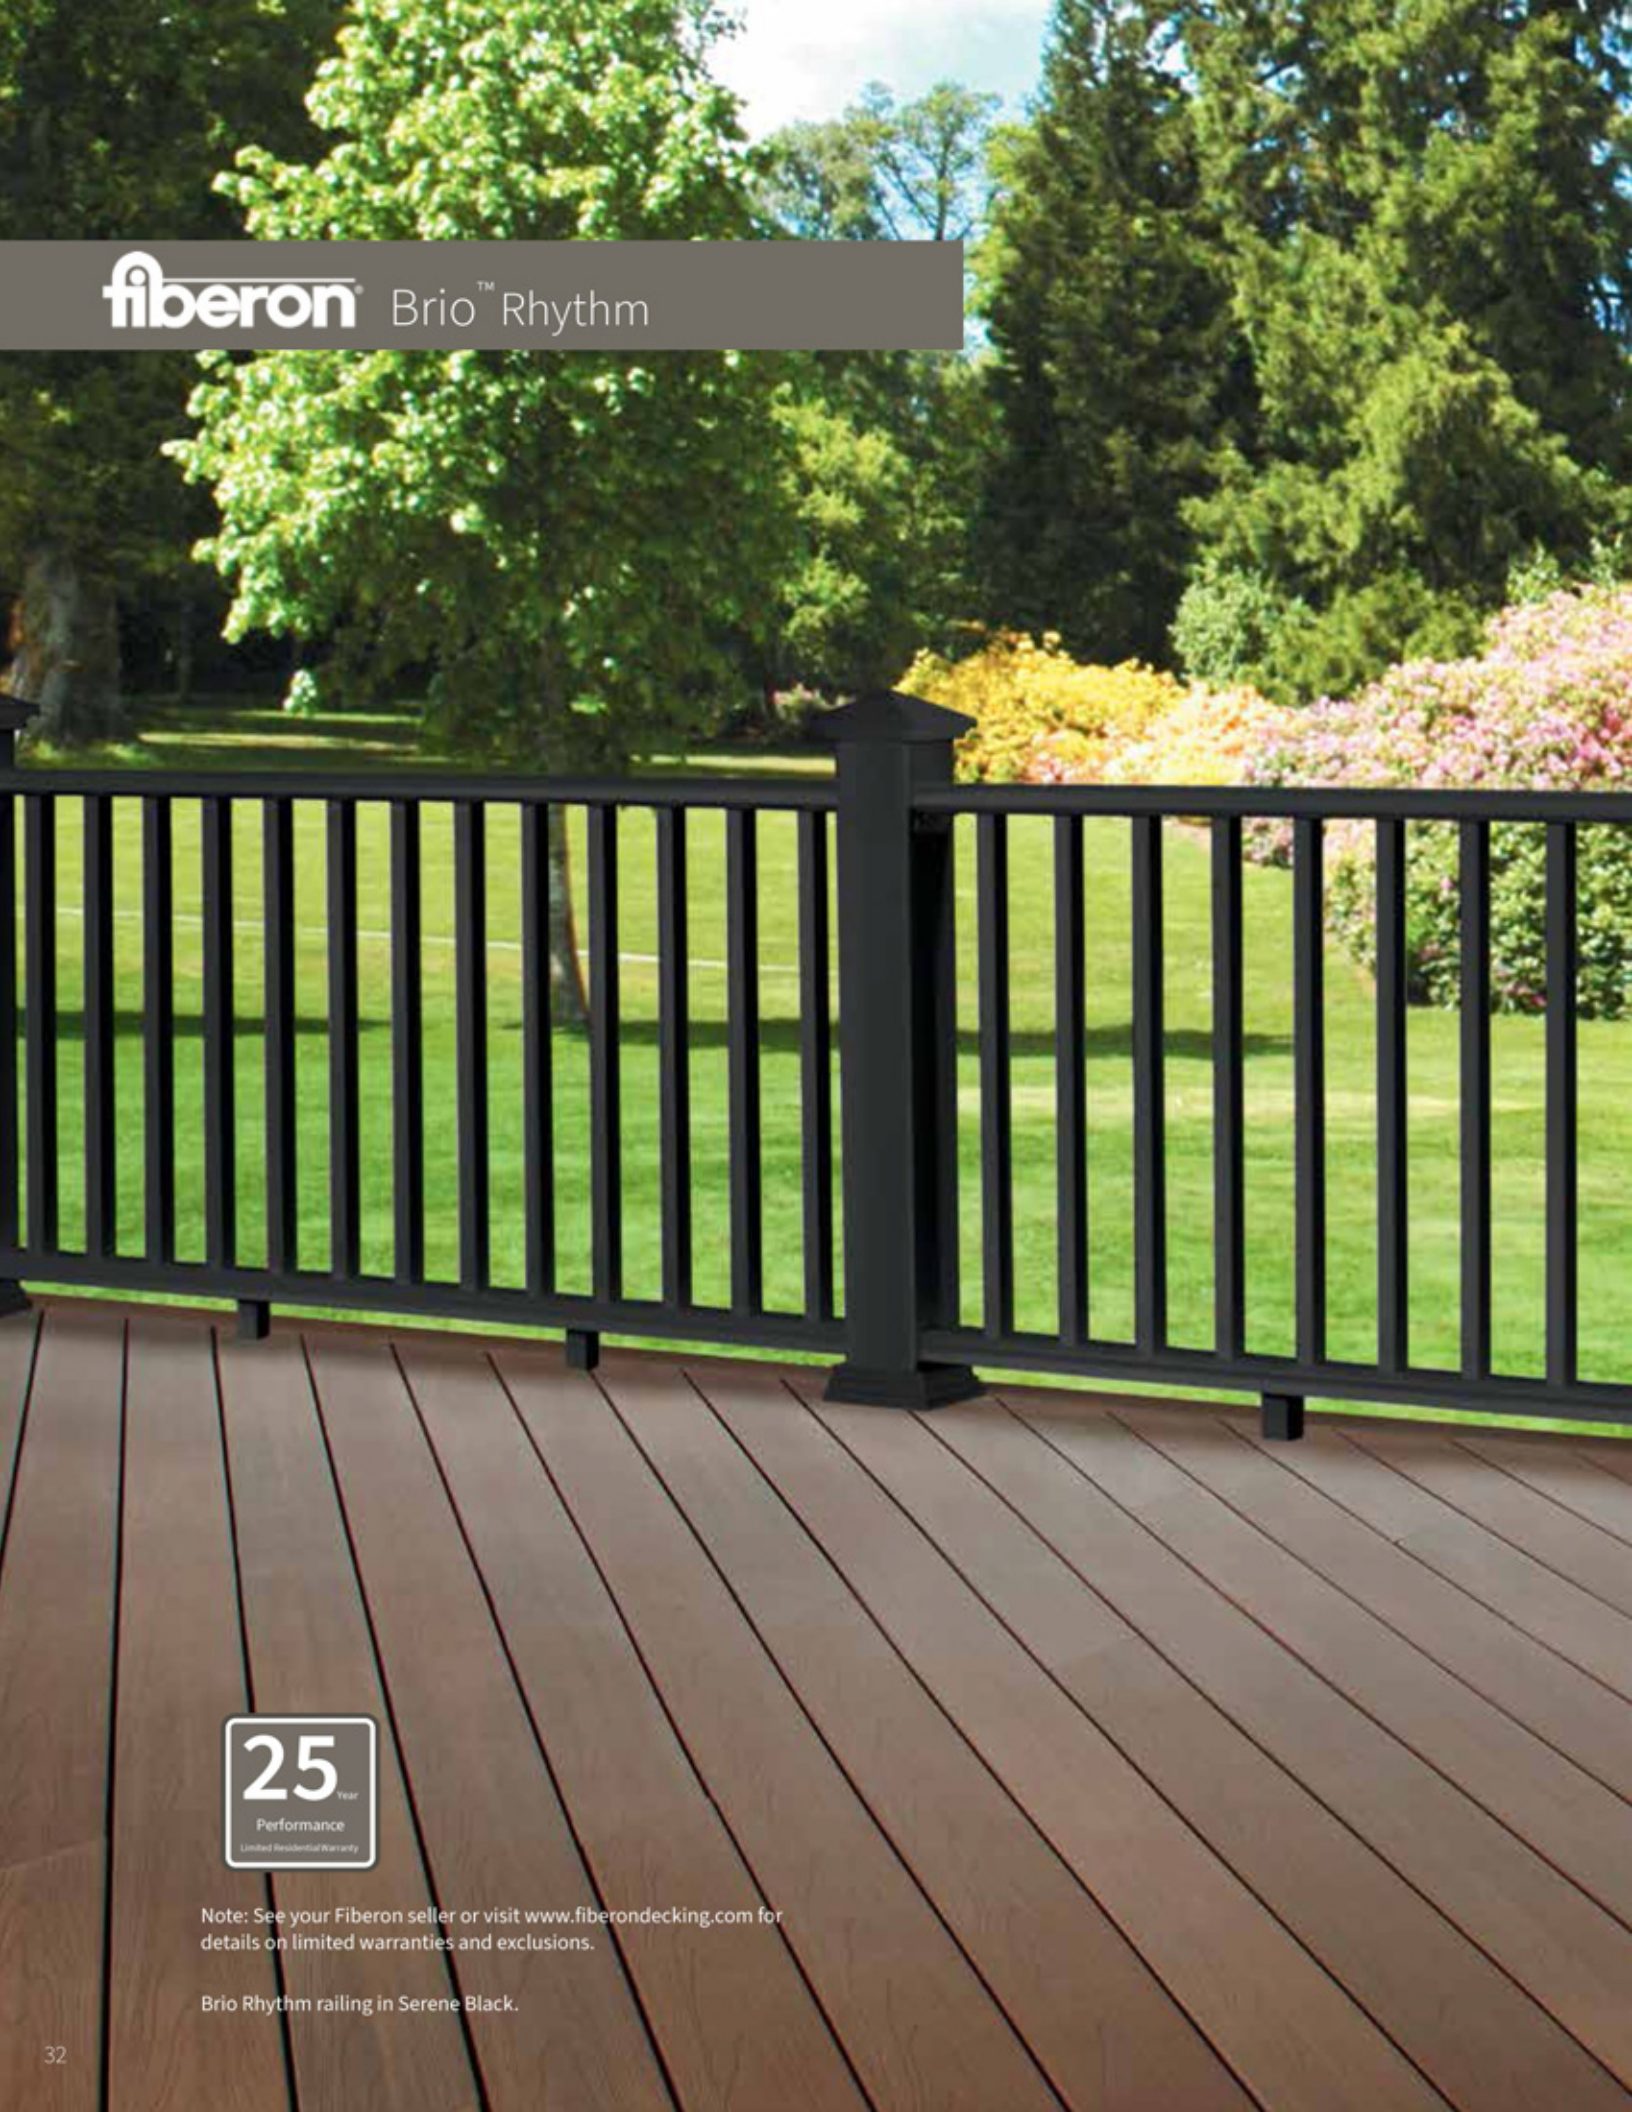

fiberon Brio™ Rhythm

25
Year
Performance
Limited Residential Warranty

Note: See your Fiberon seller or visit www.fiberondecking.com for details on limited warranties and exclusions.

Brio Rhythm railing in Serene Black.