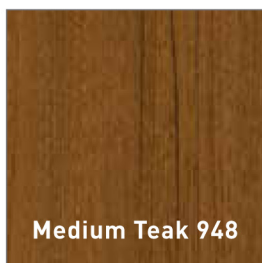

Color

With woodgrain and solid color finishes, you'll be able to create an outdoor living space that reflects and expresses your personality.

Rock Maple 949

Light Cherry 947

Medium Teak 948

Karri 943

Dark Mahogany 946

Black 518

Brown 502

Wineberry 604

Clay 807

Sandy Beige 177

Pewter 805

Champagne 827

White 280