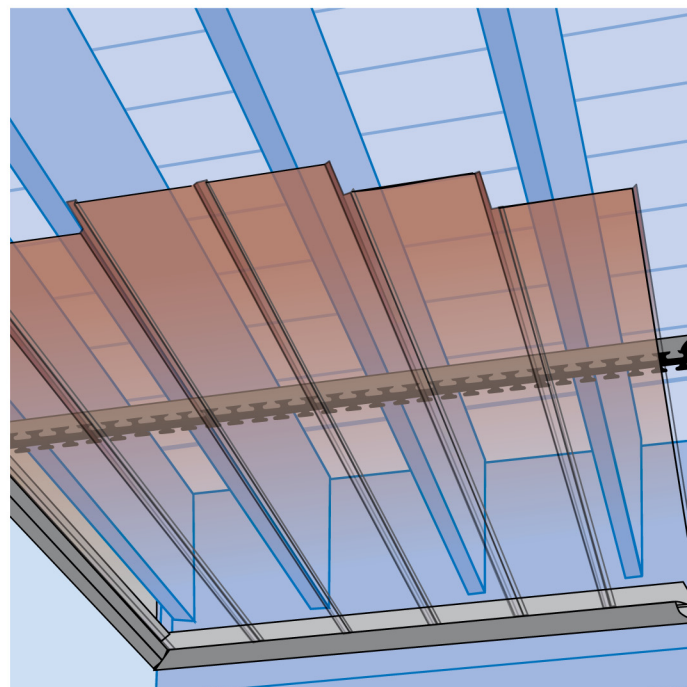

Expand Your Living Space

InsideOut® creates a finished look to the underside of the deck. No more visual clutter from exposed nails and dirty deck boards.

InsideOut® patented panels channel the water away from the home, keeping the area below the deck dry and enjoyable for outdoor living. The specially designed panels and deep water brackets have been tested and approved to handle over 15" of water an hour.

Color

With woodgrain and solid color finishes, you'll be able to create an outdoor living space that reflects and expresses your personality.

Rock Maple 949