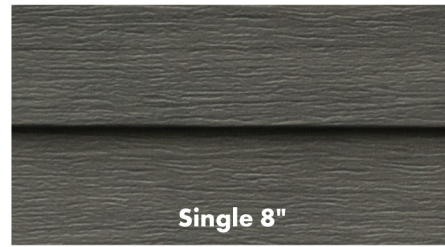

OUR POSSIBILITIES ARE ENDLESS

TruCedar®
STRONGER THAN STEEL

TRUCEDAR® STEEL SIDING

English Saddle

- Natural wood grain texture
- Lifetime Limited Warranty
- Easy to install, like vinyl
- Paint finish reflects the rays of the sun
- Made from a recycled material and is 100% recyclable
- Available in 6 distinct profiles
- 10 HD2 woodgrain colors, 17 solid colors

English Saddle

www.lakeshorebuildingsupplies.com

Call: 519-919-6997

dave@lakeshorebuildingsupplies.com

Profiles

Colors

*2019 New Colors

Although we make every effort to ensure color accuracy in our printing process, your final products may not be an exact match to those displayed.